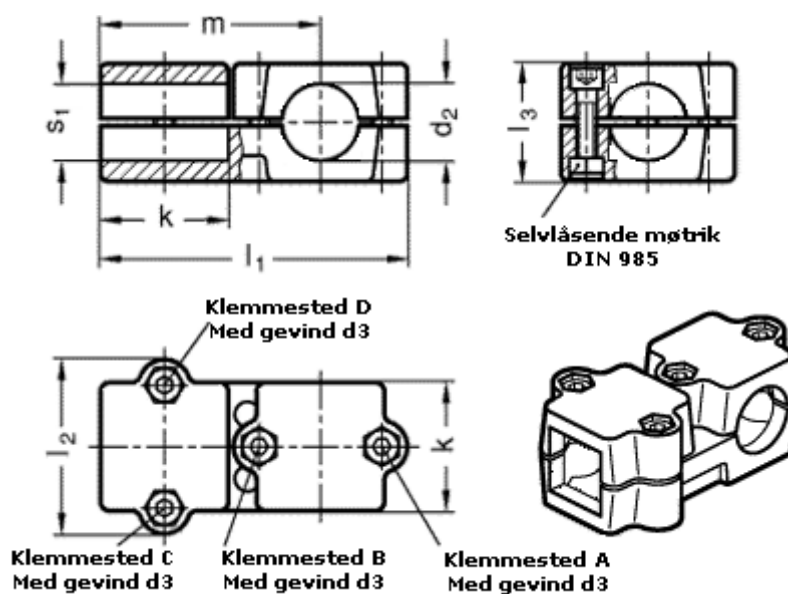

Article number: 20194B25V252SW

Description: E+G

T-angel clamps GN194-B25-V25-2-SW

Measures

d1 = 25

d3 = M 8

k = 50

l1 = 120

l2 = 68

l3 = 46

m = 85

s2 = 25